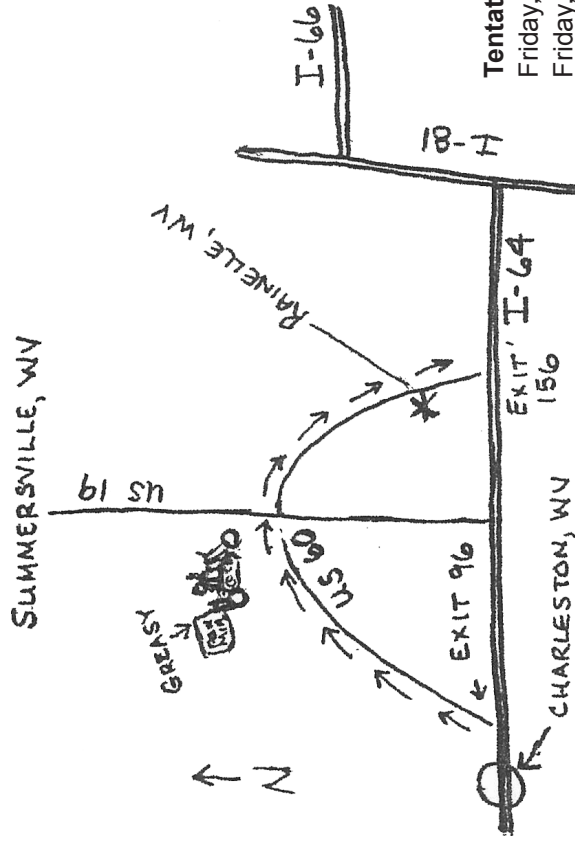

Route to Rainelle, W.V.

Leaving Owingsville, KY at 8 a.m.
Thursday, May 21

	KY	WV	WV
	Cannonsburg Shell	Gauley Bridge Sunoco	Rainelle
Arrival Time (est)	9:45	12:30	1:50
Miles	68	101	36
Exit Road	#185 I-64	US 60	US 60

Route from Rainelle, W.V.

Leaving Rainelle, W.V. at 10:30 a.m.
Sunday, May 24

	WV	KY	KY
	Gauley Bridge Sunoco	Cannonsburg Shell	Owingsville
Arrival Time (est)	11:30	2:00	4:00
Miles	36	101	68
Exit Road	US 60	#185 I-64	#121 I-64

Hotel and Camping Information

Free camping at Owingsville, KY
Hotels near Owingsville:
12 miles west at Mt. Sterling, KY - Exit 110 on I-64 -

Fairfield Inn, 859-498-4050

Days Inn 859-498-4680

*Rainelle Motor Lodge - 304-428-8571 (NO PETS)

*RESERVATION TAKEN FEB. 1st 8AM EST

Cots and showers available in Rainelle at the

Fire Dept. and other locations.

Free tent camping beside Rainelle City Hall.

Dawson Inn - 304-392-6661 (25 miles east of

Rainelle at exit #150 off I-64)

Sleep Inn - 304-255-4222 (45 minutes south of

Rainelle at Beaver, WV)

For more information about camping or hotels in
surrounding areas around Rainelle, go to
lzrainelle.com and click on accommodations.

**CALL AS
SOON AS
YOU CAN!**

Contact Information

LZ Rainelle - 304-660-8172

Rainelle Moose Lodge - 304-438-9002

Rainelle VFW - 304-438-9289

Messages for Greasy may be left at the Rainelle
Motor Lodge or the Rainelle Moose Lodge.
(304) 438-9002

Tentative schedule for Weekend (final schedule available at school Thursday).

Friday, May 22nd at 8:30 a.m. - Patriotic essays presentation at Rainelle Elementary School.
Friday, May 22nd at 9:30 a.m. - Scenic ride leaving Rainelle Elementary School.
Friday, May 22nd at 10:00 a.m. - Patriotic program at Meadow Bridge High School.
Friday, May 22nd at 11:00 a.m. - Leave Meadow Bridge High School and travel to Midland

Obey all laws.

Keep a safe distance from vehicle in front of you.
Ride with a partner and pull over if they do.
Thumb down if you need breakdown truck to stop.
Thumb up if you do not need breakdown truck to stop.
Breakdown truck follows last motorcycle.
Large vehicles (big trucks, campers, etc.) at rear.
Move from gas pumps after filling up.
CB will monitor channel 7.
No alcohol, drugs or weapons in breakdown truck.

Trail High School

Friday, May 22nd at 12:00 p.m. - Patriotic essays presentation at Midland Trail High School.
Friday, May 22nd at 2:00 p.m. - Leave Midland Trail HS and travel to

New River Gorge Harley Davidson.

Friday, May 22nd at 4:30 p.m. - Program at Heartland Nursing Home in Rainelle.

Friday, May 22nd at 8:30 p.m. - Candlelight Ceremony at VFW Park

Saturday, May 23rd at 12:00 p.m. - Parade and program with many special guests.

Sunday, May 24th at 9:00 a.m. - All faith church service with Rev. John Steer.

Some will leave after church and some will leave Monday morning to travel home.